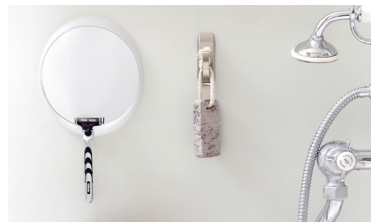

Durban Branch
Tel: 031 467 3060 | Email:
sales@marshalltools.co.za
Address: 204 Bluff Road,
Jacobs, Durban

Do. No Damage.